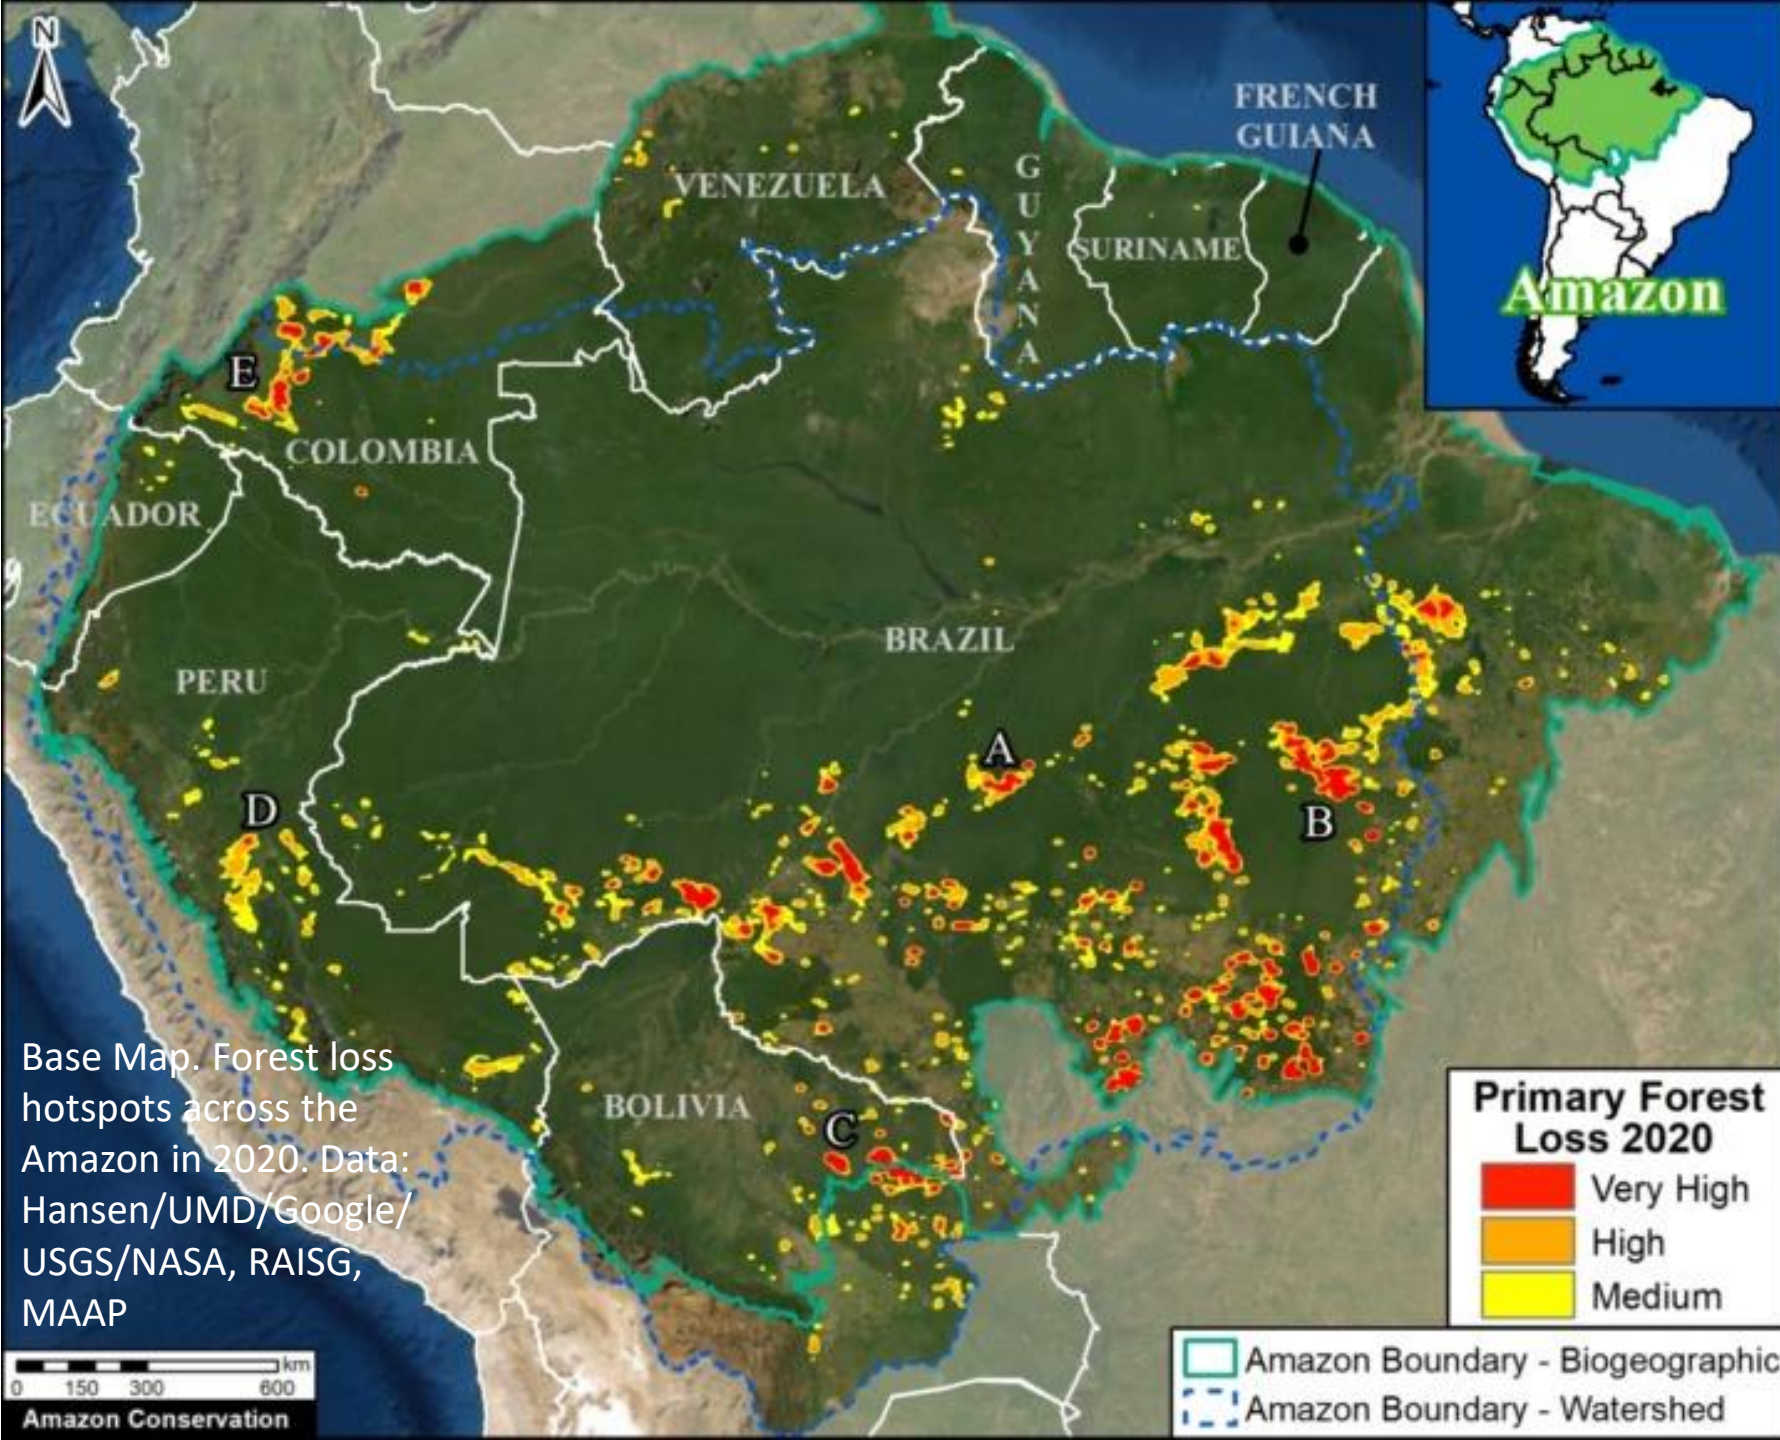

2020 record loss
of Amazon forest -
2.3 million
hectares!

An area like Belize
gone!

Slightly smaller than Belgium!

Base Map. Forest loss hotspots across the Amazon in 2020. Data: Hansen/UMD/Google/USGS/NASA, RAISG, MAAP

Different deforestation drivers per country and context:

- Illegal activities
- Pastures
- Infrastructure
- Fires

<https://maaproject.org/2021/amazon-hotspots-2020-final/>

The private sector must continue improving its sustainability performance, with transparency, technology and certification / verification, but it is impossible to turn the tide without the rule of law and government presence in rural territories