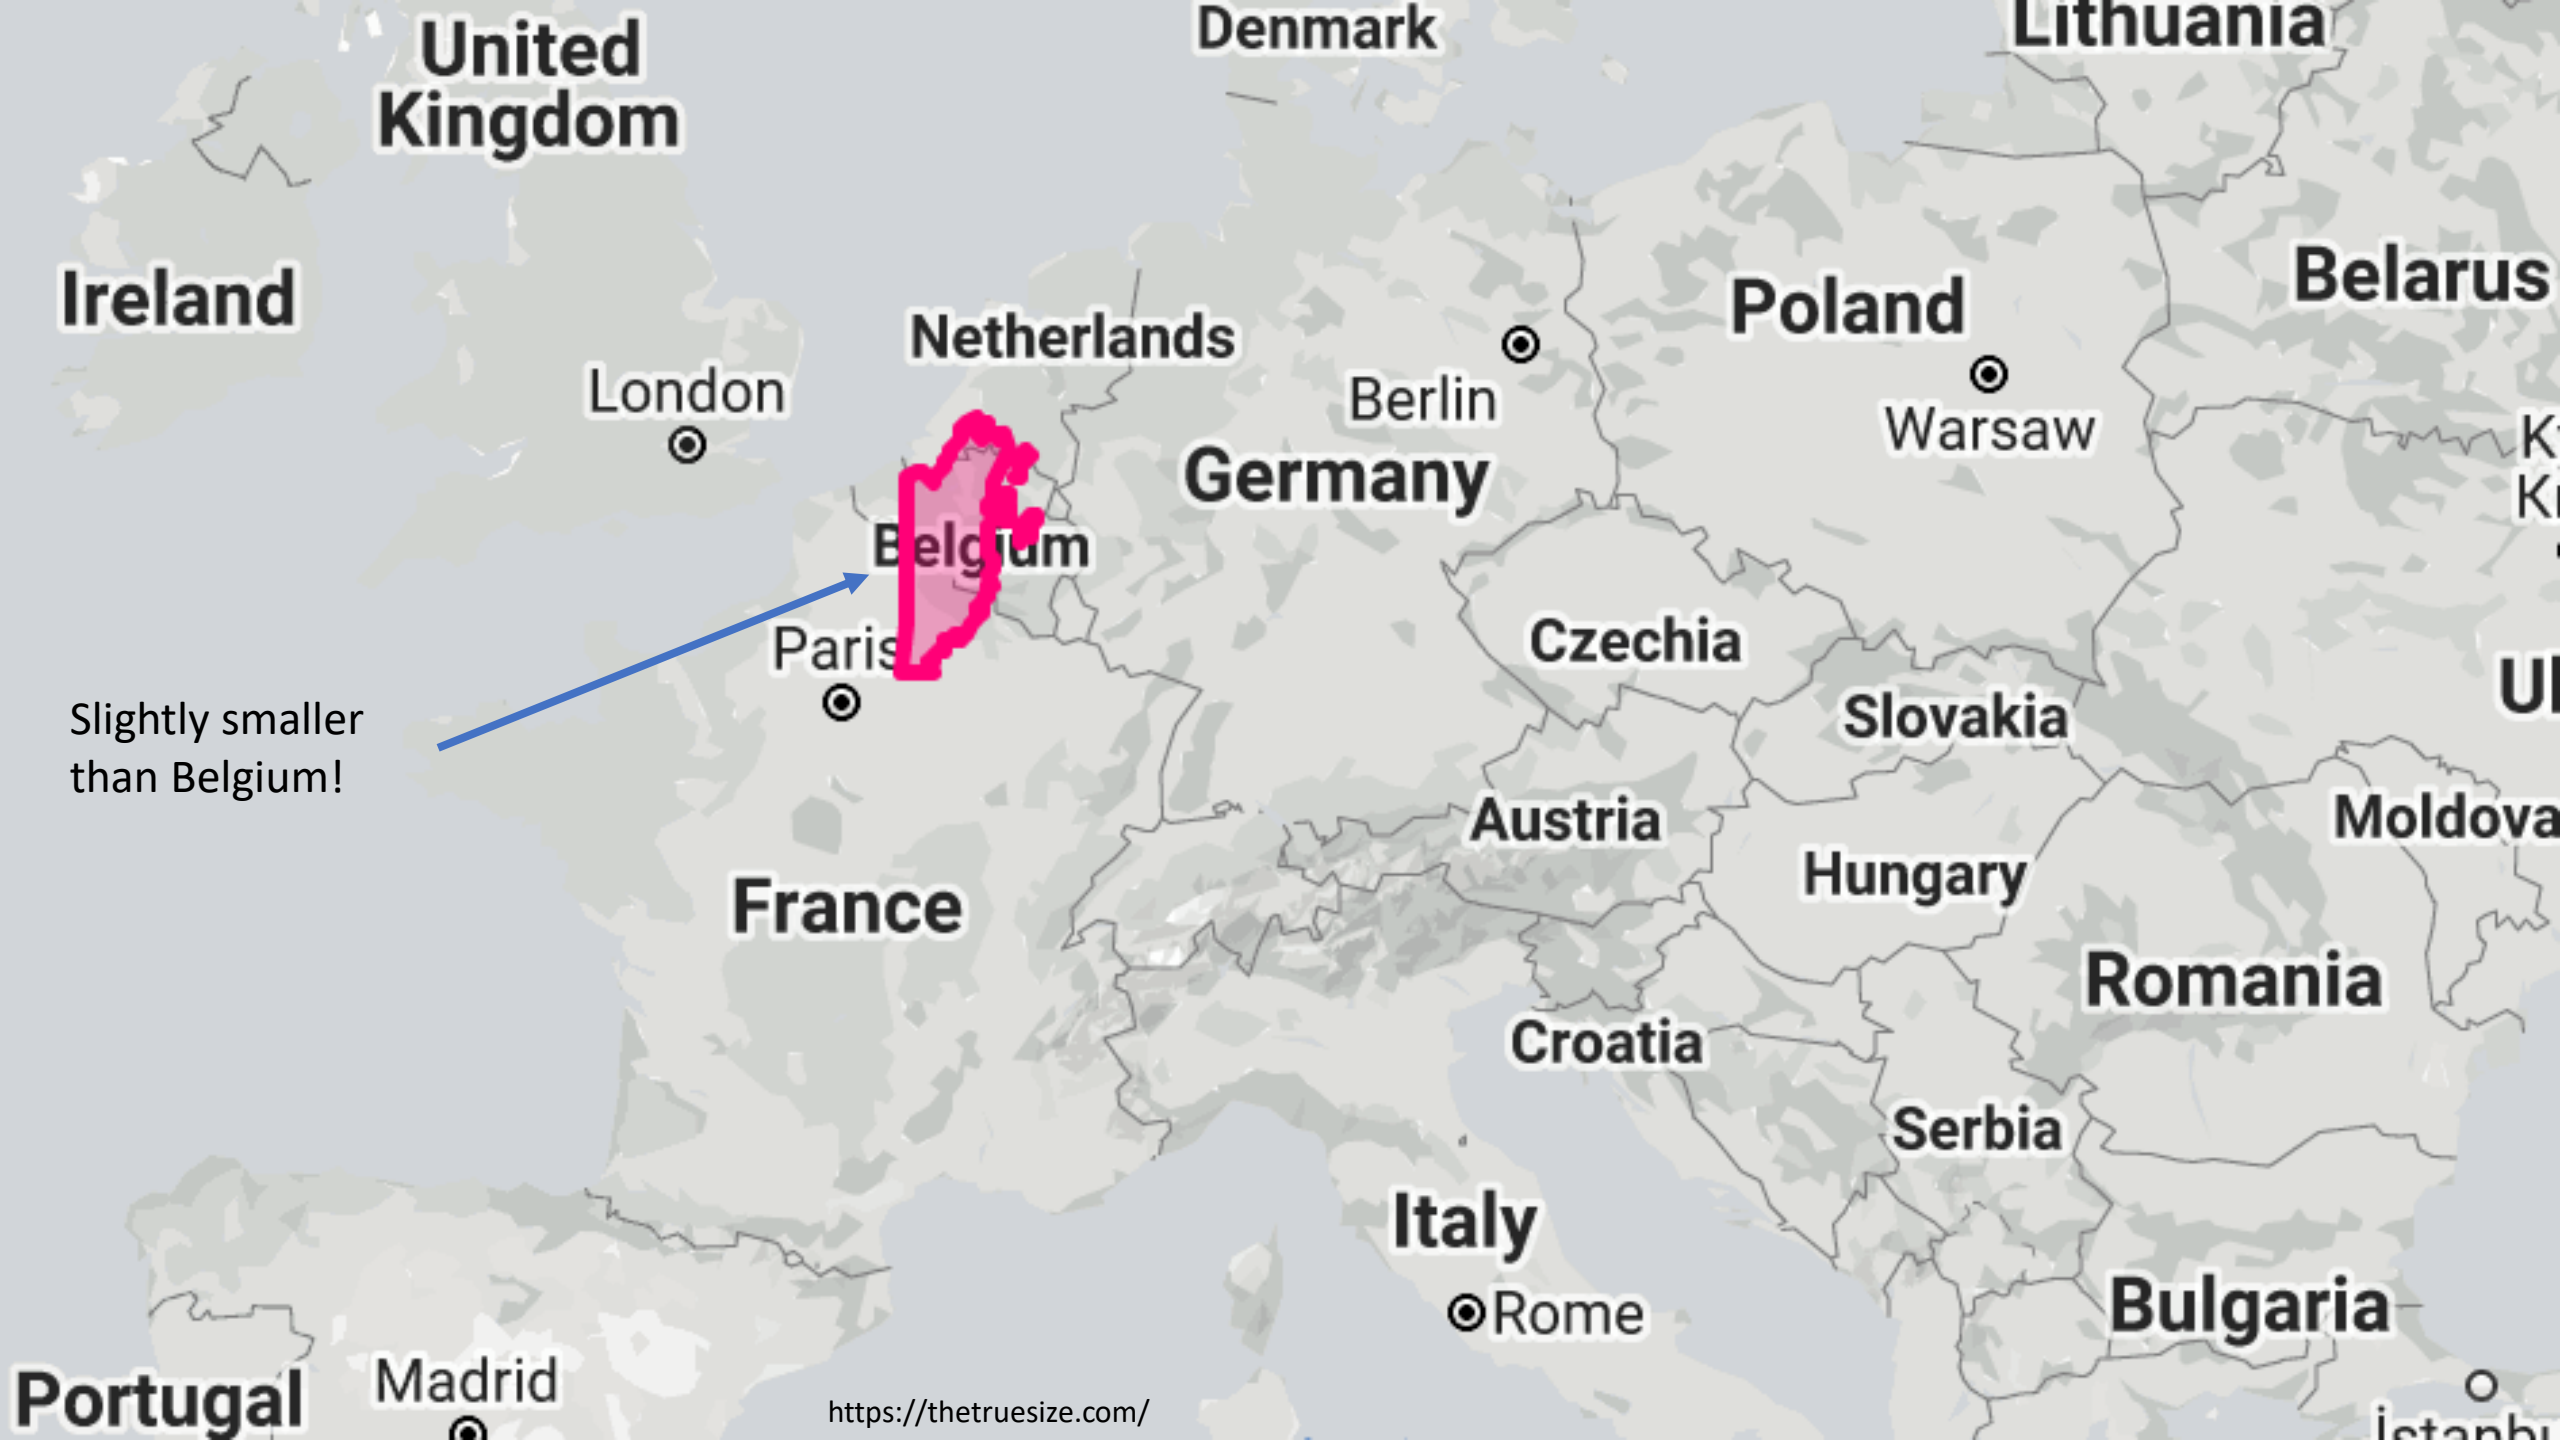

2020 record loss
of Amazon forest -
2.3 million
hectares!

An area like Belize
gone!

Slightly smaller than Belgium!

Base Map. Forest loss hotspots across the Amazon in 2020. Data: Hansen/UMD/Google/USGS/NASA, RAISG, MAAP

Different deforestation drivers per country and context:

- Illegal activities
- Pastures
- Infrastructure
- Fires

<https://maaproject.org/2021/amazon-hotspots-2020-final/>

The private sector must continue improving its sustainability performance, with transparency, technology and certification / verification, but it is impossible to turn the tide without the rule of law and government presence in rural territories